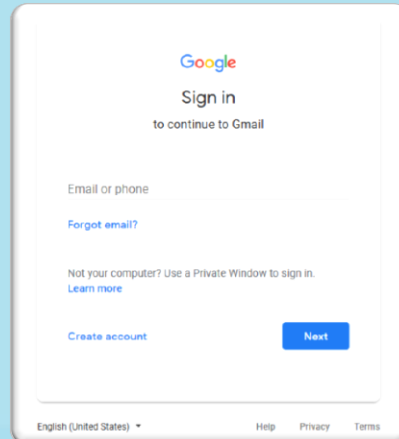

LOG IN TO AAPOLY EMAIL

**Go to
Gmail.com**

**Log in using the
following:**

Username:

20XXXXXXX@aapoly.edu.au

Password:

YYYYMMDD

(Date of Birth)