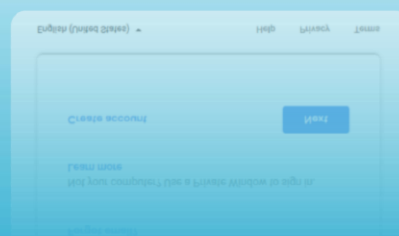

LOG IN TO AAPOLY EMAIL

**Go to
Gmail.com**

**Log in using the
following:**

Username:

20XXXXXXX@aapoly.edu.au

Password:

YYYYMMDD

(Date of Birth)