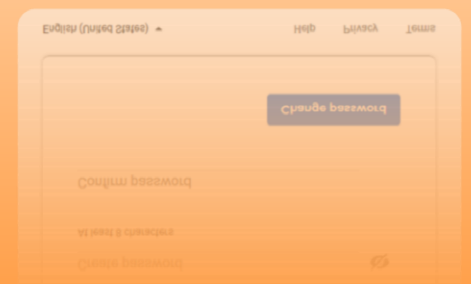

LOG IN TO AAPOLY EMAIL

**Go to
Gmail.com**

**Log in using the
following:**

Username:

20XXXXXXX@aapoly.edu.au

Password:

YYYYMMDD

(Date of Birth)