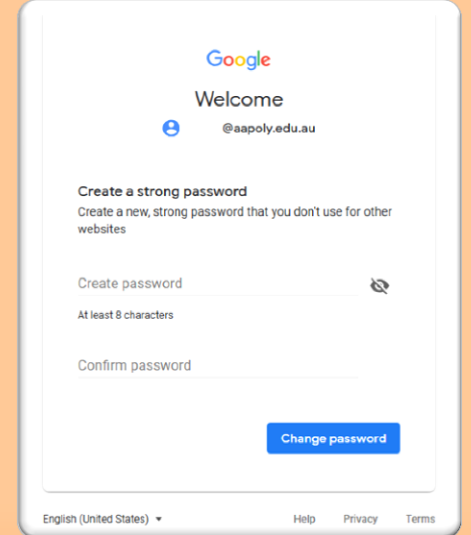

LOG IN TO AAPOLY EMAIL

**Go to
Gmail.com**

**Log in using the
following:**

Username:

20XXXXXXX@aapoly.edu.au

Password:

YYYYMMDD

(Date of Birth)